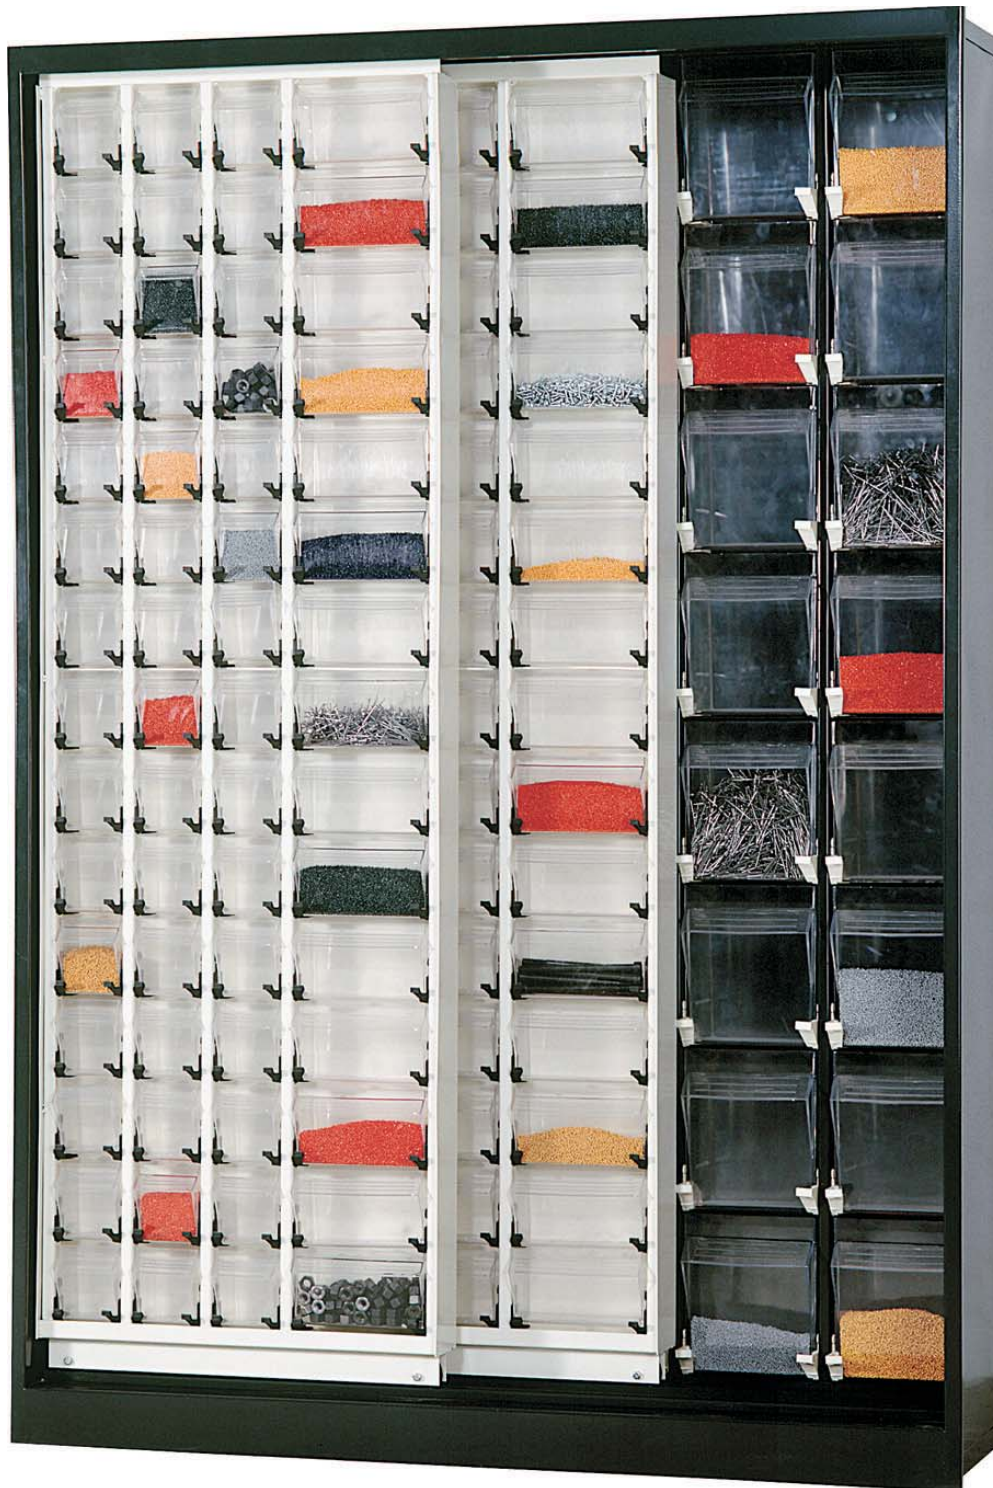

Armadi ALEDAN 60, 80 e 120

Questi armadi ad ante scorrevoli con cassetti trasparenti e basculanti in 3 dimensioni diverse, presentano un nuovo sistema di supporto del cassetto per una perfetta apertura ed estraibilità. Con imballo robusto, ogni mobile viene fornito su un bancale, pronto per essere inoltrato al cliente finale.

Caratteristiche principali:

- strutture in lamiera robusta e resistente con spessore 16/10;
- cassetti in K-Resin, materiale particolarmente elastico, super antiurto e trasparente che consente una perfetta visione del contenuto;
- prodotti con plastica riciclabile e conforme alla normativa REACH.

ALEDAN 60, 80 e 120 Cabinets

Cabinets with sliding doors and transparent and tilt bins in 3 different sizes. New drawer support system to pull it out easily and to get its max opening. Strong packaging on pallet, ready to be delivered to the end user

Main features:

- robust and resistant metal frame with a thickness of 16/10;
- K-resin drawers, a very elastic and anti-shock material for a perfect view of the contents;
- produced with recycling and recyclable plastic, in compliance with REACH regulation.